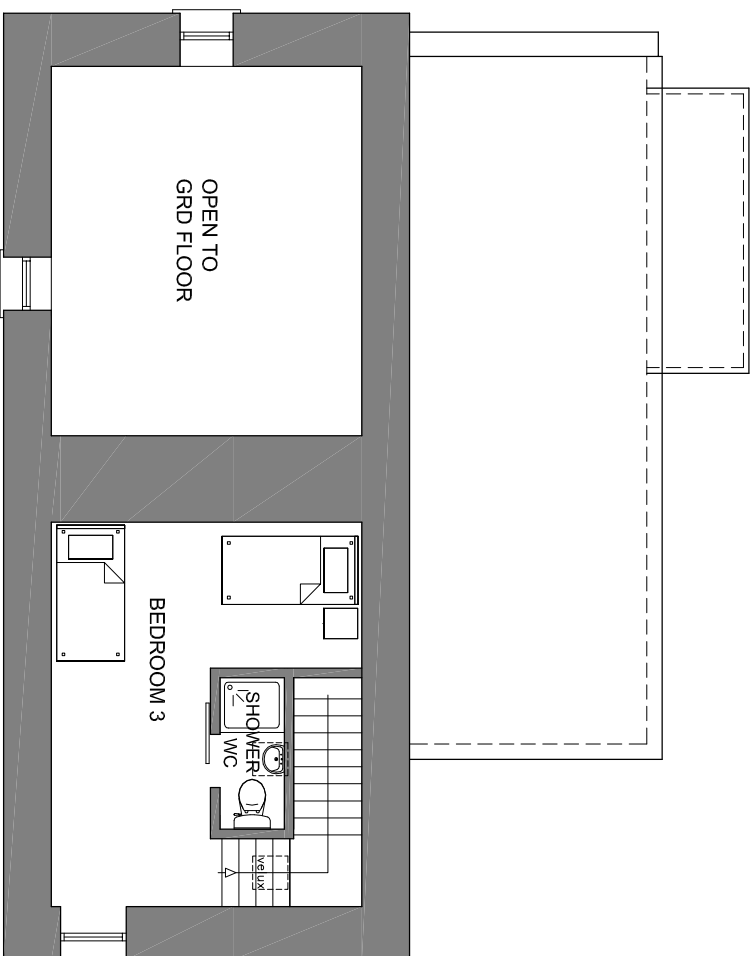

GARDEN COTTAGE AT WESTCOVE

FIRST FLOOR PLAN

1st Fl Area: 20 sq.m / 215 sq.ft