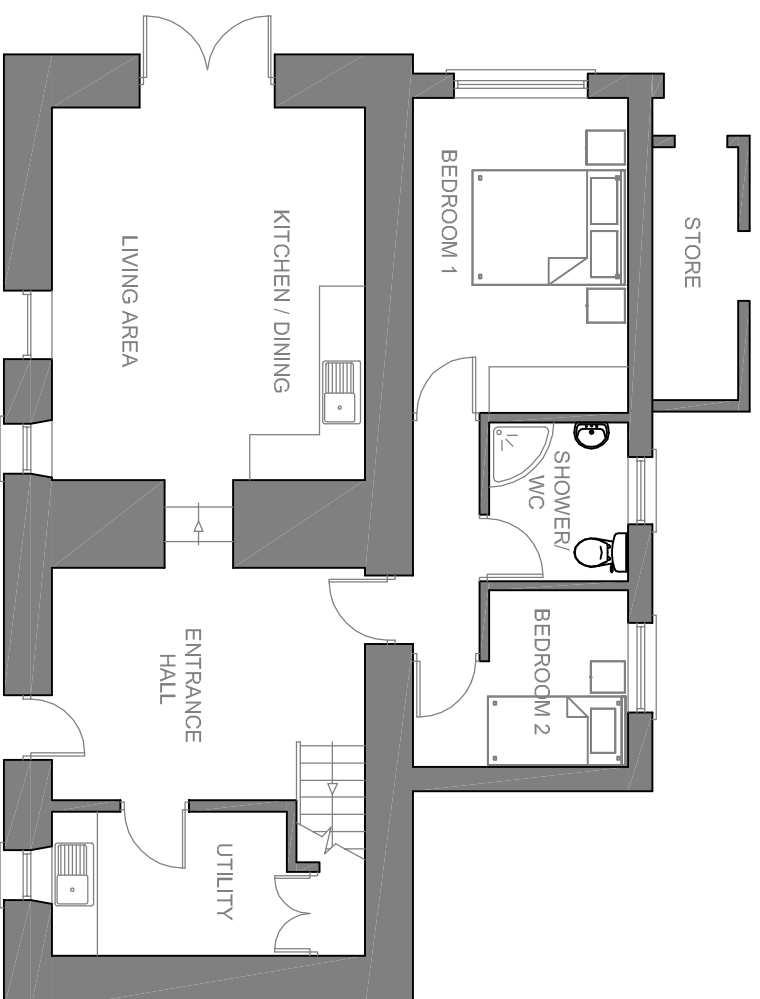

GARDEN COTTAGE AT WESTCOVE

GROUND FLOOR PLAN

Grd Fl Area: 81 sq.m / 872 sq.ft