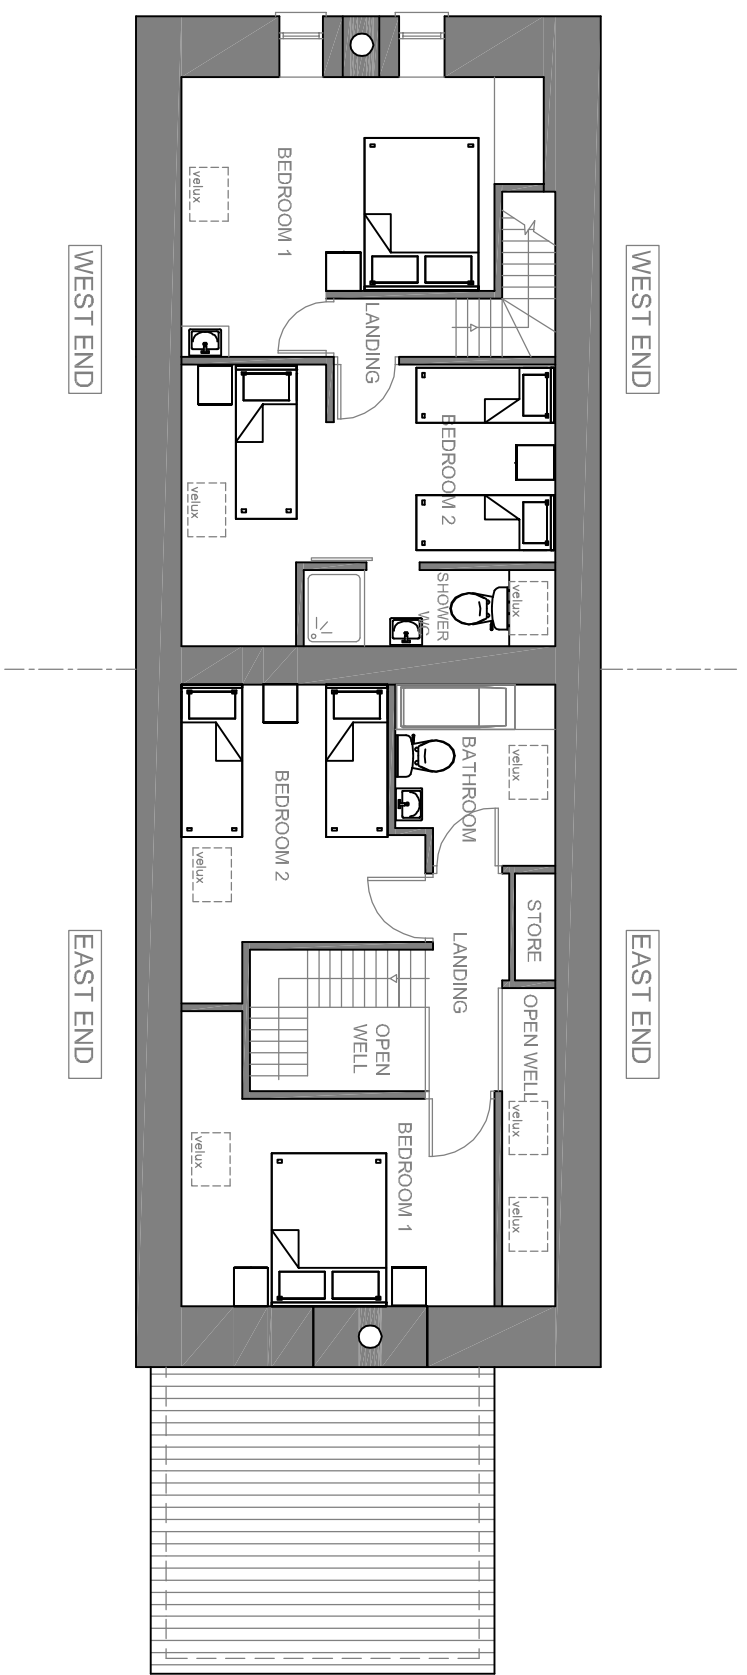

PIER COTTAGE AT WESTCOVE

FIRST FLOOR PLAN

Grd Fl Area: 79 sq.m / 850 sq.ft