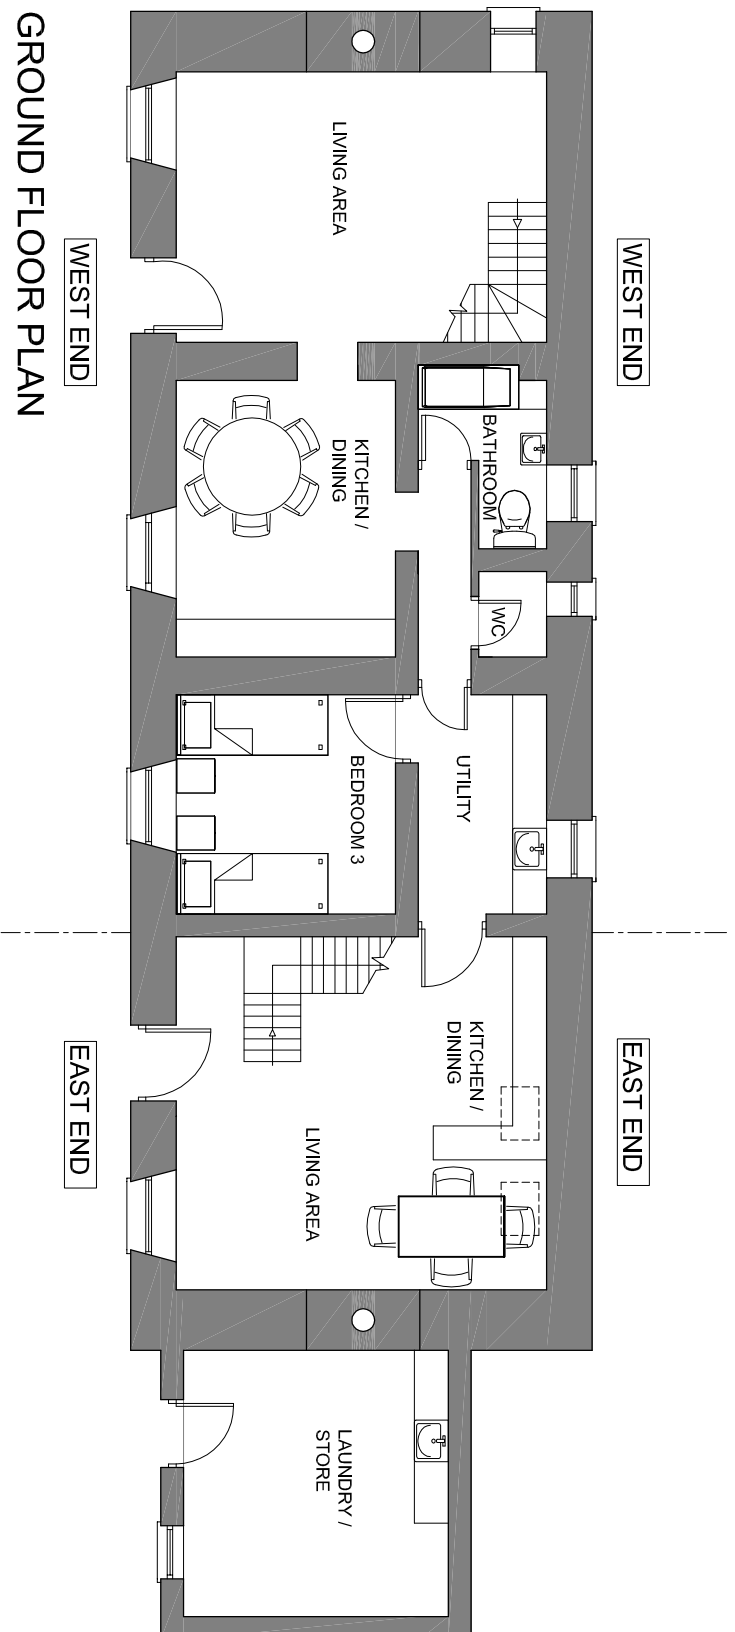

PIER COTTAGE AT WESTCOVE

GROUND FLOOR PLAN
Grd Fl Area: 94 sq.m / 1012 sq.ft