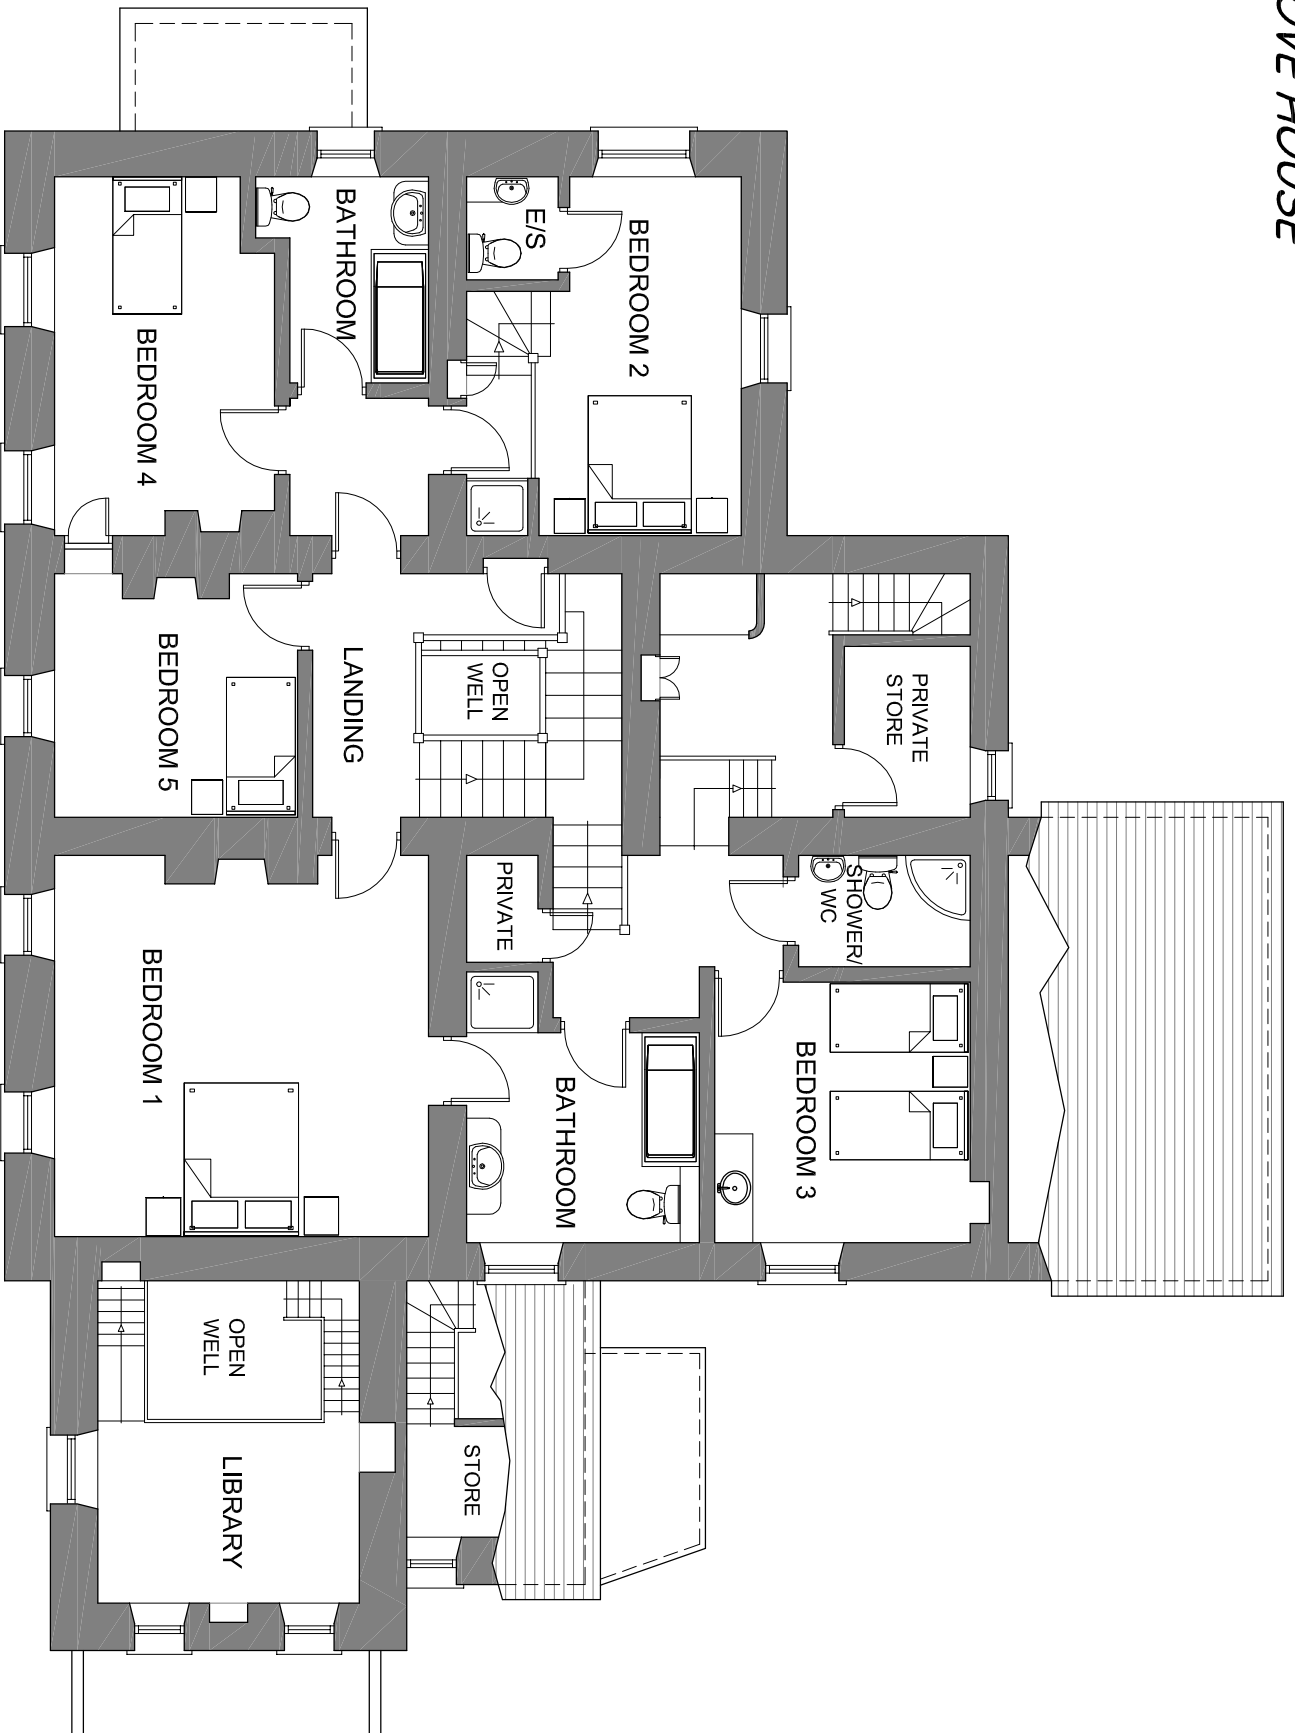

WESTCOVE HOUSE

FIRST FLOOR PLAN

1st Fl Area: 177 sq.m / 1905 sq.ft