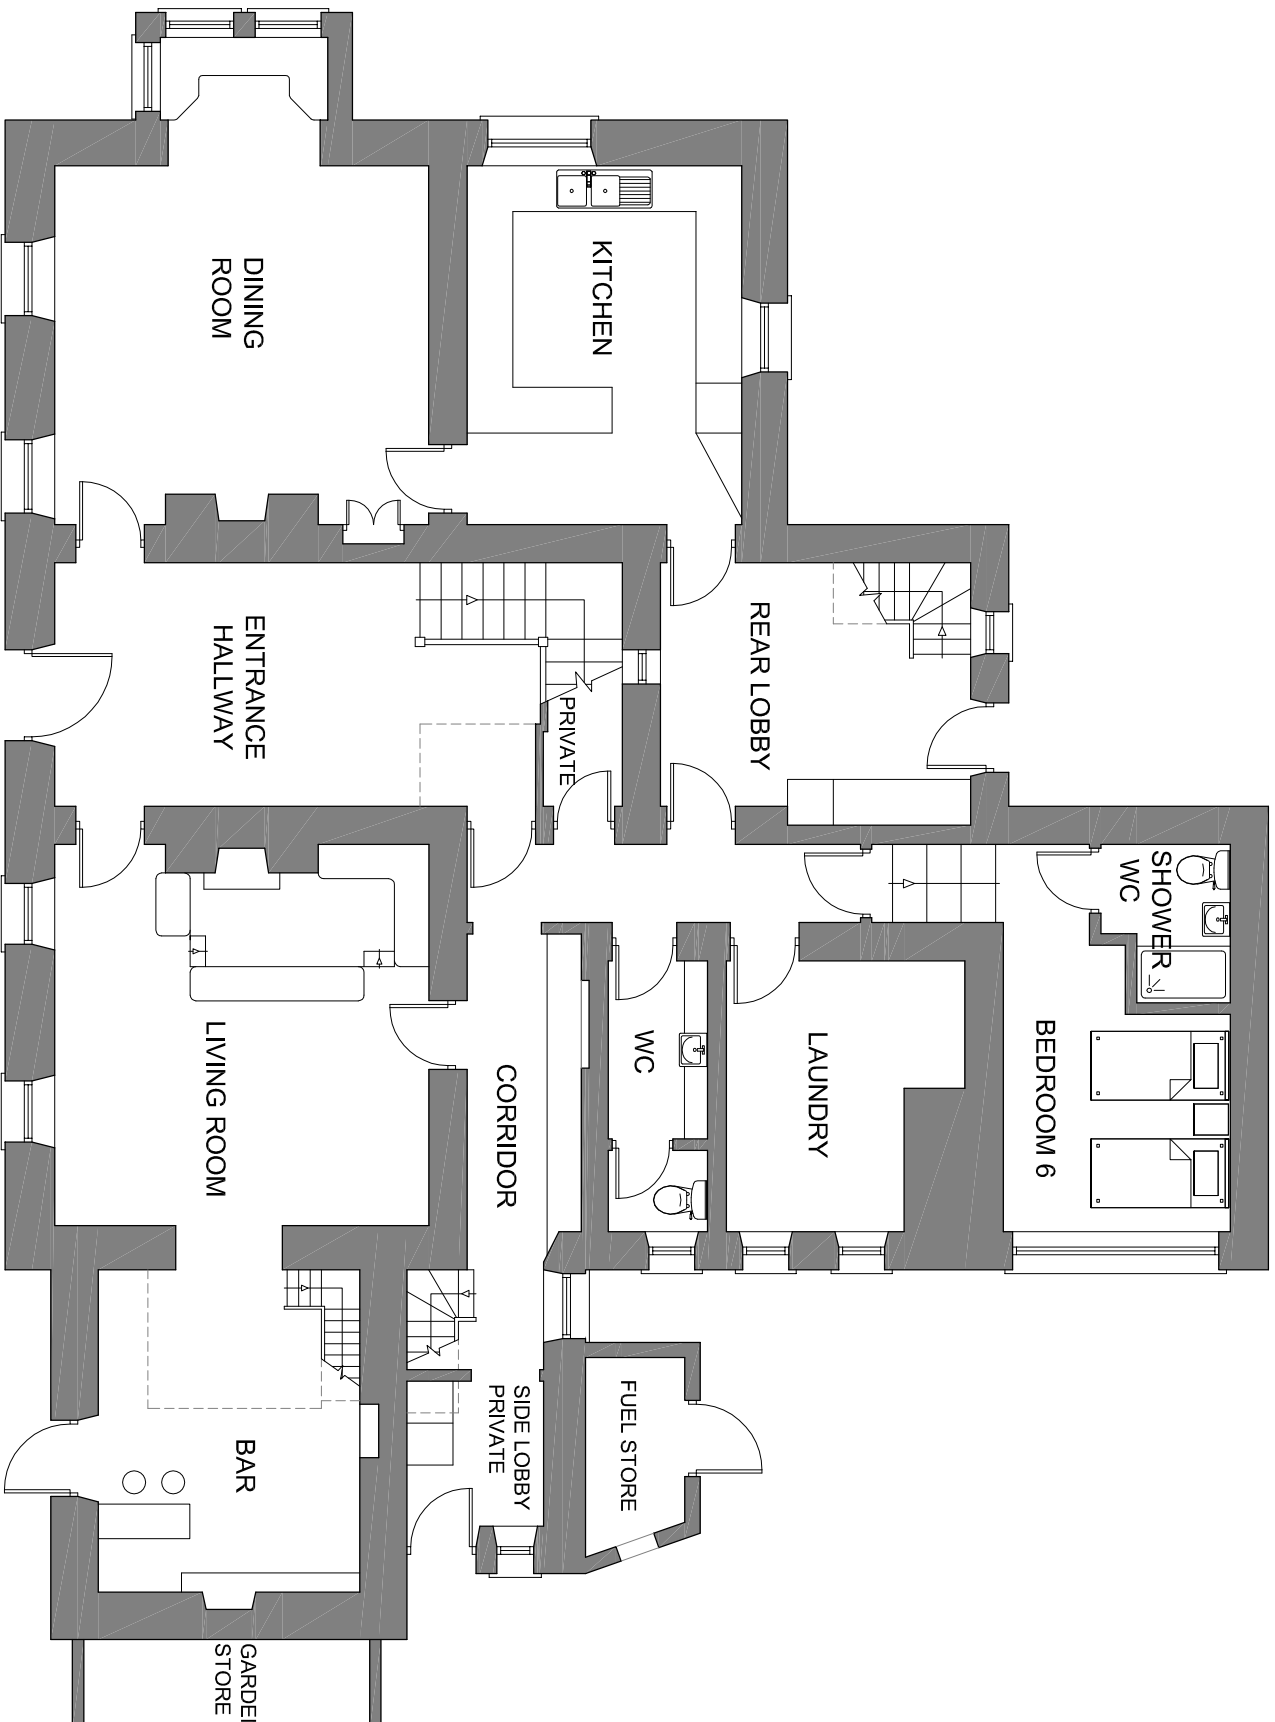

# WESTCOVE HOUSE

## GROUND FLOOR PLAN

Grd Fl Area: 198 sq.m / 2131 sq.ft