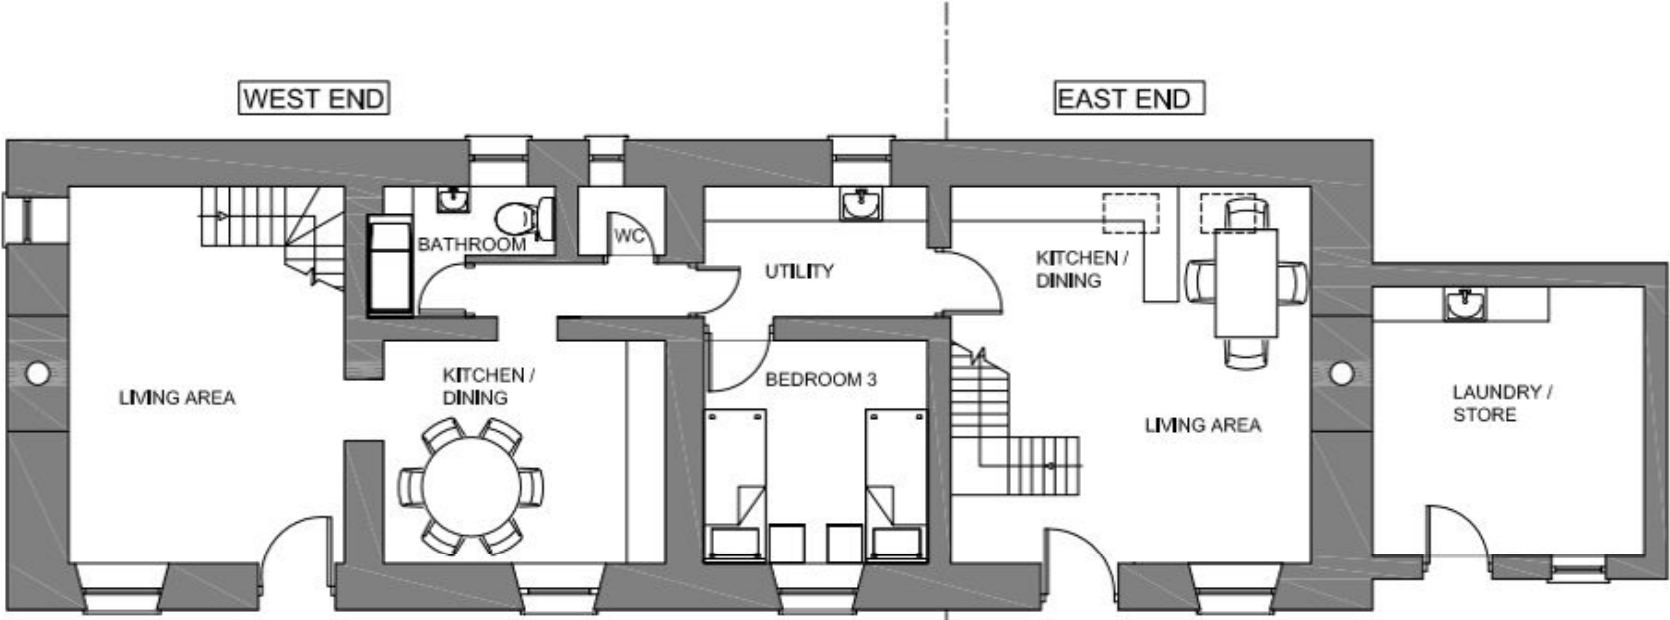

PIER COTTAGE AT WESTCOVE

GROUND FLOOR PLAN
Grd Fl Area: 94 sq.m / 1012 sq.ft