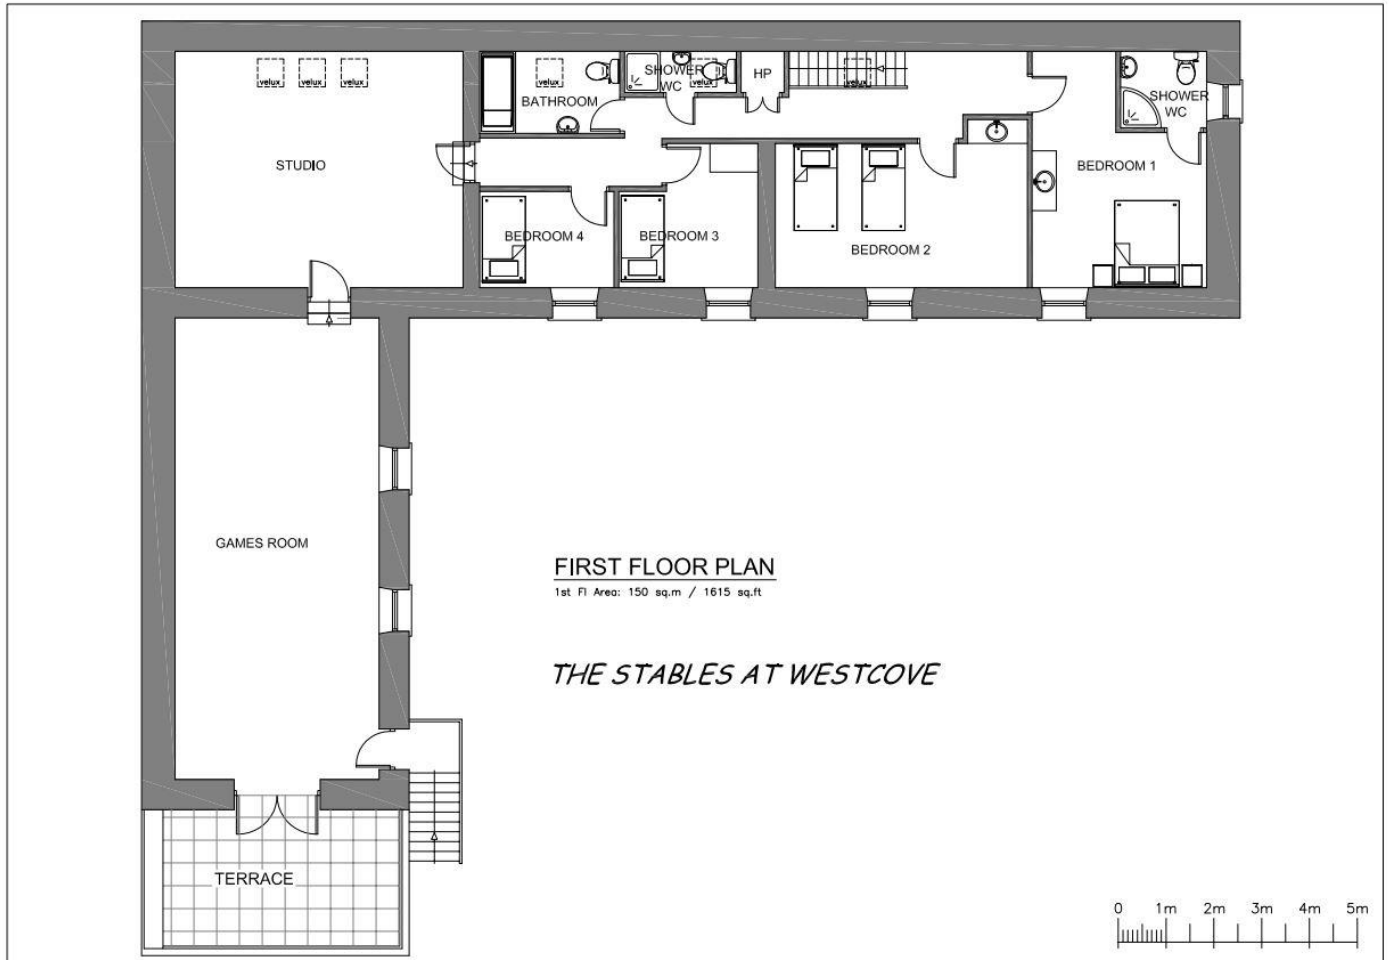

## First Floor

**Bedroom 1:** 'King' 5ft/152cm Bed (US 'Queen') with basin, and en suite shower room.

**Bedroom 2:** 2 single beds 3ft/90cm each (or 1 'Super king' 6ft/193cm/US 'King' double) with basin. Room for cot (US crib) or folding bed.

**Bedroom 3:** Small with 2 single beds 3ft/90cm each, one of which can slide under the other to make a comfortable single room.

**Bedroom 4:** Small bunk bedroom, upper bunk is 3ft/90cm, lower bunk is wider: 4ft/120cm.

**Bathroom** With power shower over bath, heated towel rail, loo and basin.

**Shower Room** Electric shower with loo and basin.