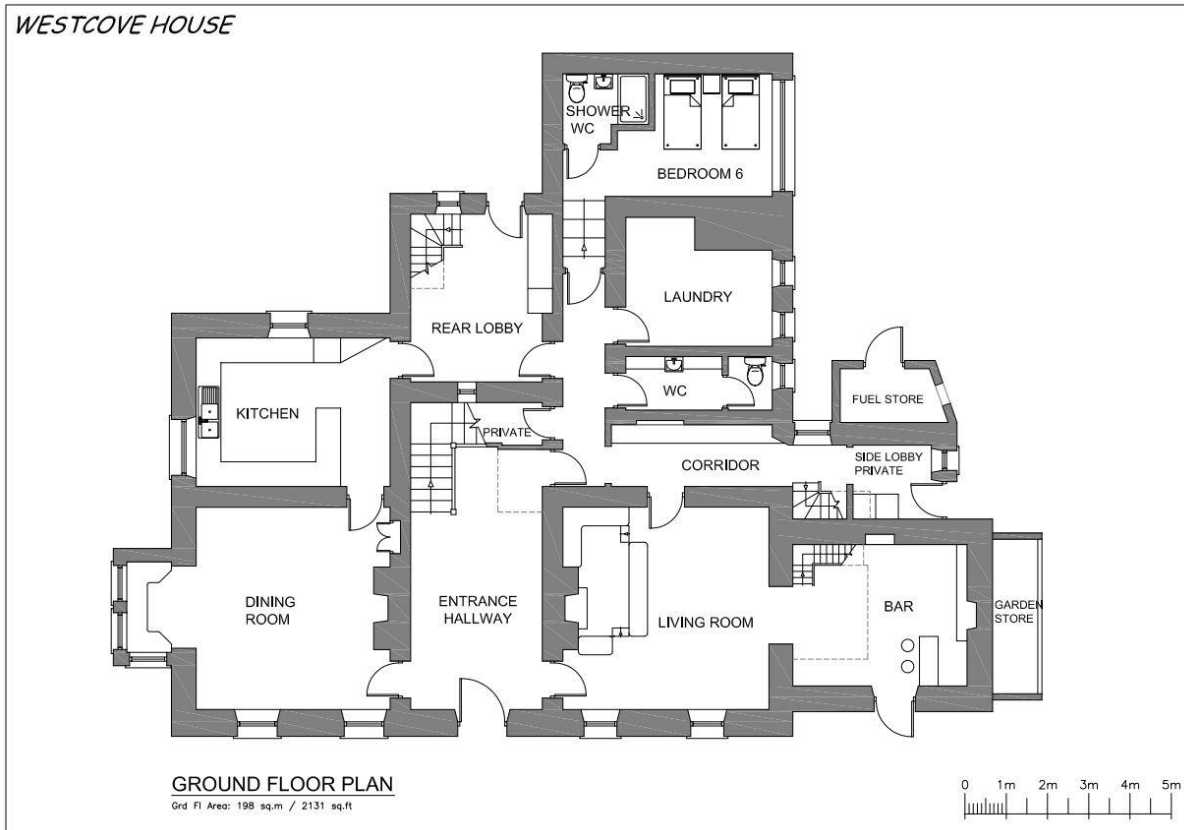

### First Floor

**Bedroom 1:** 'Super king' 6ft/193cm Bed (US 'King'). En-suite bathroom with bath, separate shower, bidet, loo & basin. Room for cot (US crib) or small folding bed.

**Bedroom 2:** 'King' 5ft/152cm Bed (US 'Queen') with en-suite loo, basin and separate shower.

**Bedroom 3:** 2 single beds 3ft/90cm each (or 1 'Super king' 6ft/193cm/US 'King' double), vanity unit, adjoining shower room with loo & basin.

**Bedroom 4:** Four-poster bed 3ft 9in/115cm – large single or 'very cosy' double!

**Bedroom 5:** Single bed 3ft/90cm. Bedrooms four and five have an interconnecting door and share a bathroom with bath and shower, basin and loo.

## Ground Floor:

**Bedroom 6:** Up three steps at the back of the house is a twin bedroom with two single beds 3ft/90cm, en-suite shower, basin and loo.