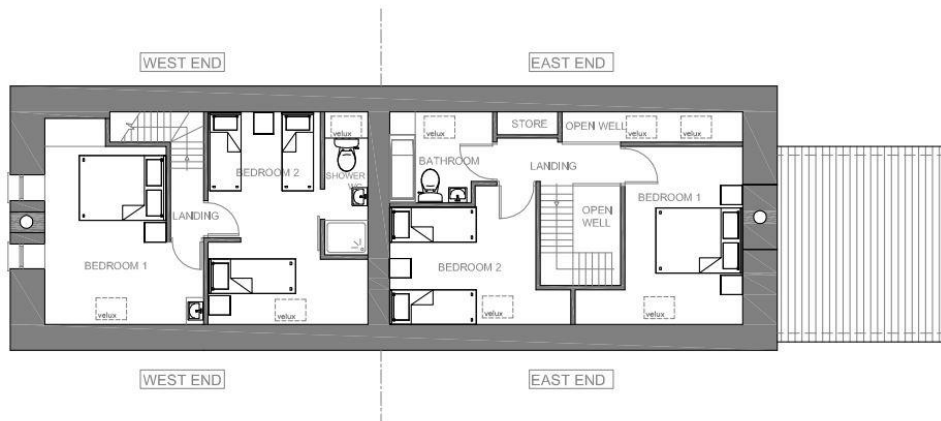

Pier Cottage

Sleeps a maximum of 11 (7 in West End/4 in East End)

West End First Floor:

Bedroom One: 'King' 5ft/152cm Bed (US 'Queen') with basin. Room for a cot (US crib) or folding bed.

Bedroom Two: 3 single beds 3ft/90cm each. En suite shower room with loo and basin.

East End First Floor:

Bedroom One: 'King' 5ft/152cm Bed (US 'Queen').

PIER COTTAGE AT WESTCOVE

FIRST FLOOR PLAN
Grd Fl Area: 79 sq.m / 850 sq.ft