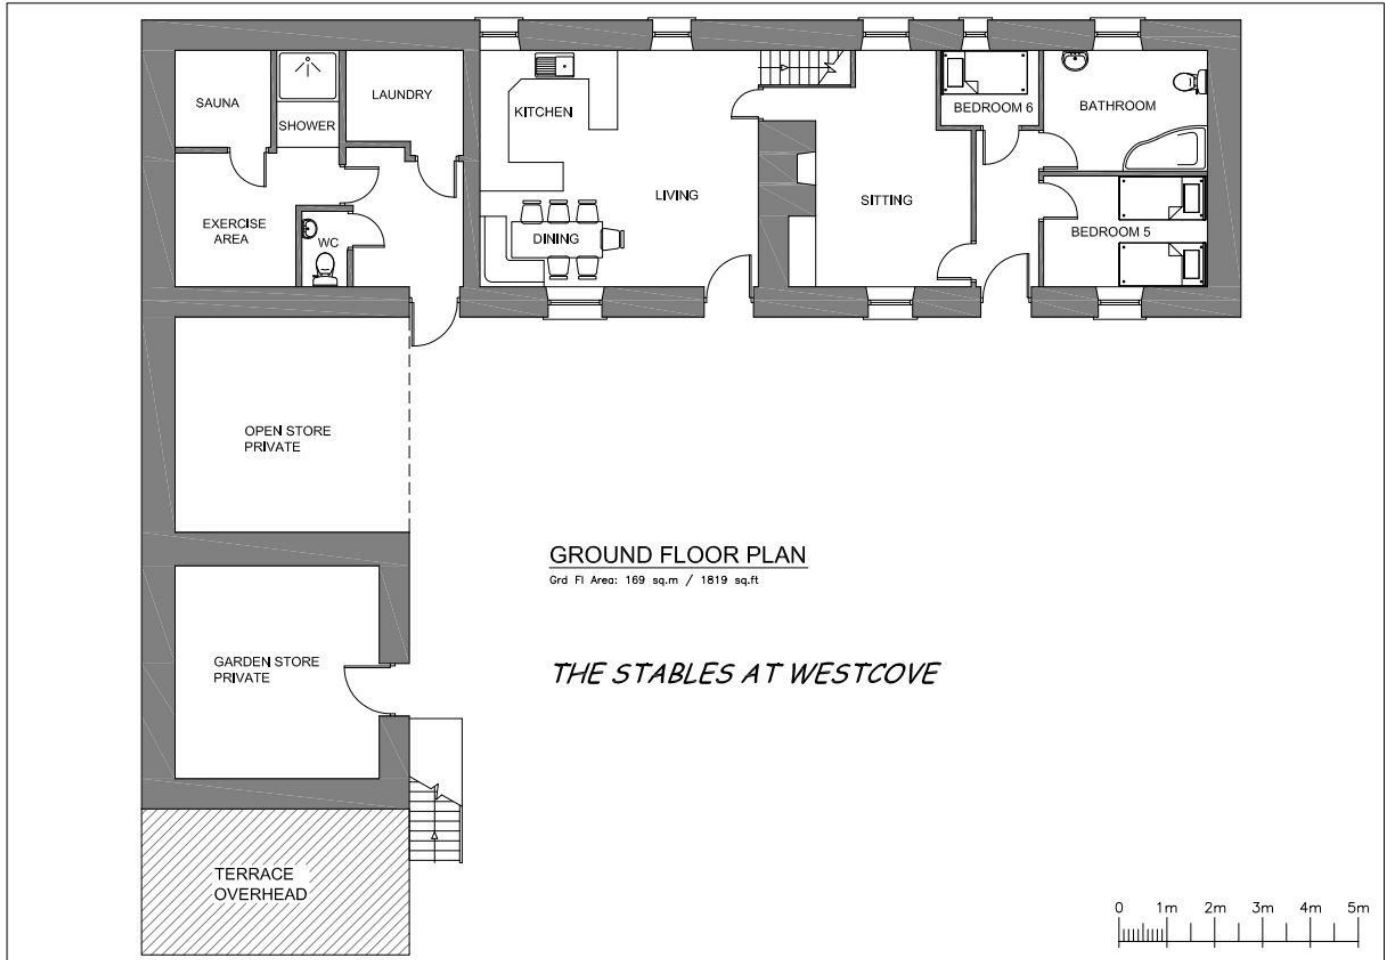

The Stables

Ground Floor:

Bedroom 5: 2 small single beds 2ft 6in/76cm each (or 1 'King' 5ft/152cm Bed - US 'Queen').

Bedroom 6: Very small with single bed 3ft/90cm.

Bathroom: With shower over bath, heated towel rail, loo and basin.