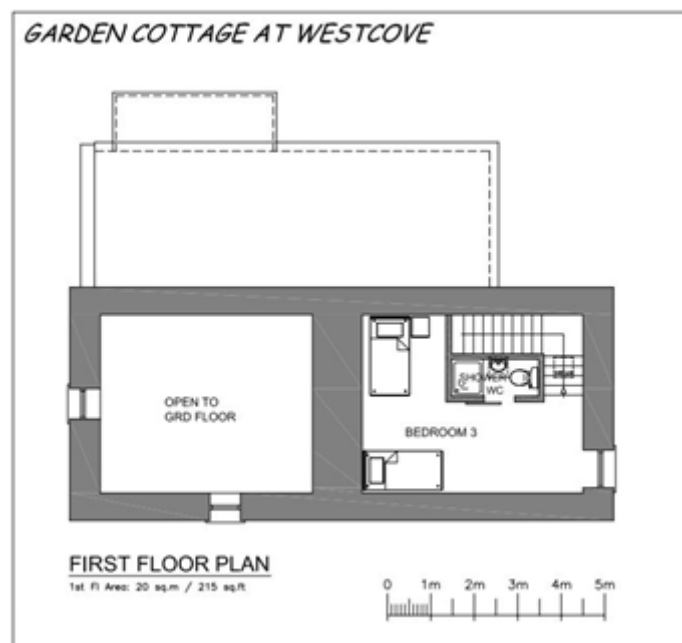

First Floor:

Bedroom 3: Small with 2 single beds - one 3ft/90cm and one 2ft 6in/76cm.
Space for a cot or an additional small folding bed.

Shower room with loo and basin