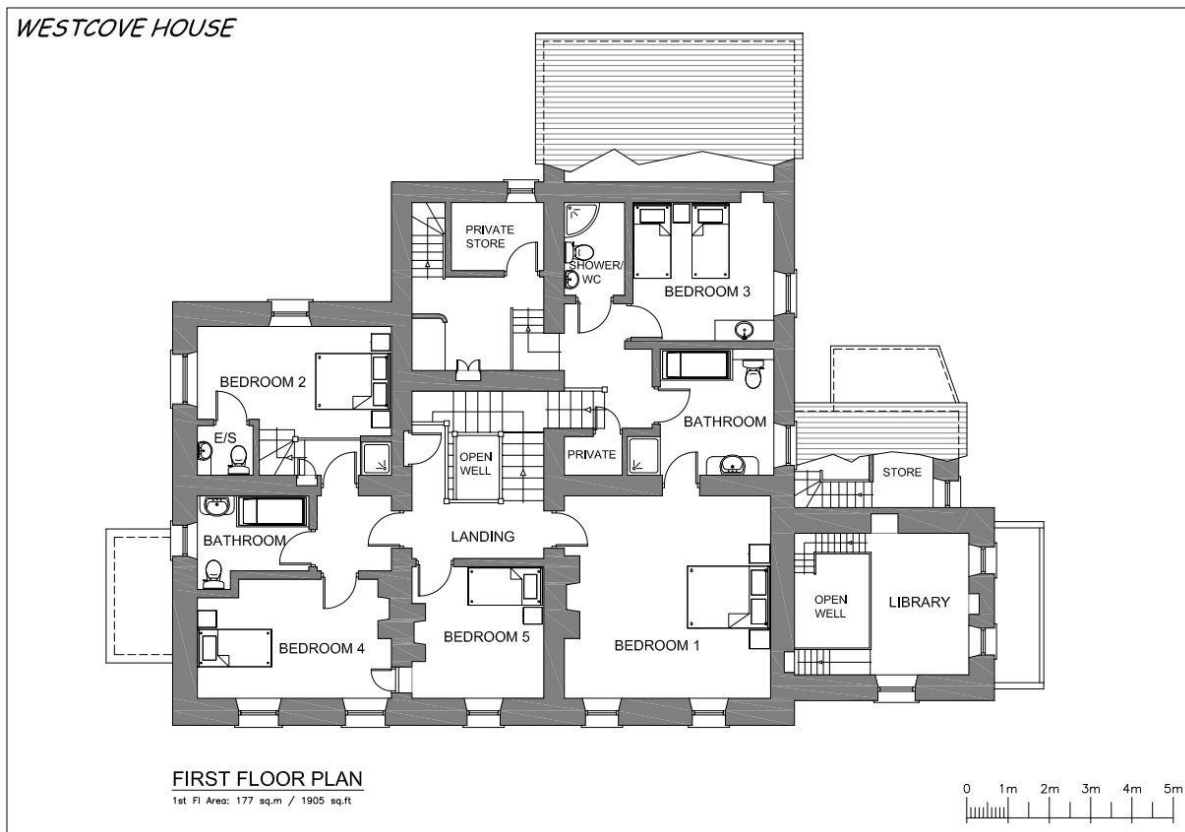

### First Floor

**Bedroom 1:** 'Super king' 6ft/193cm Bed (US 'King'). En-suite bathroom with bath, separate shower, bidet, loo & basin. Room for cot (US crib) or small folding bed.

**Bedroom 2:** 'King' 5ft/152cm Bed (US 'Queen') with en-suite loo, basin and separate shower.

**Bedroom 3:** 2 single beds 3ft/90cm each (or 1 'Super king' 6ft/193cm/US 'King' double), vanity unit, adjoining shower room with loo & basin.

**Bedroom 4:** Four-poster bed 3ft 9in/115cm – large single or 'very cosy' double!

**Bedroom 5:** Single bed 3ft/90cm. Bedrooms four and five have an interconnecting door and share a bathroom with bath and shower, basin and loo.

## Ground Floor:

**Bedroom 6:** Up three steps at the back of the house is a twin bedroom with two single beds 3ft/90cm, en-suite shower, basin and loo.